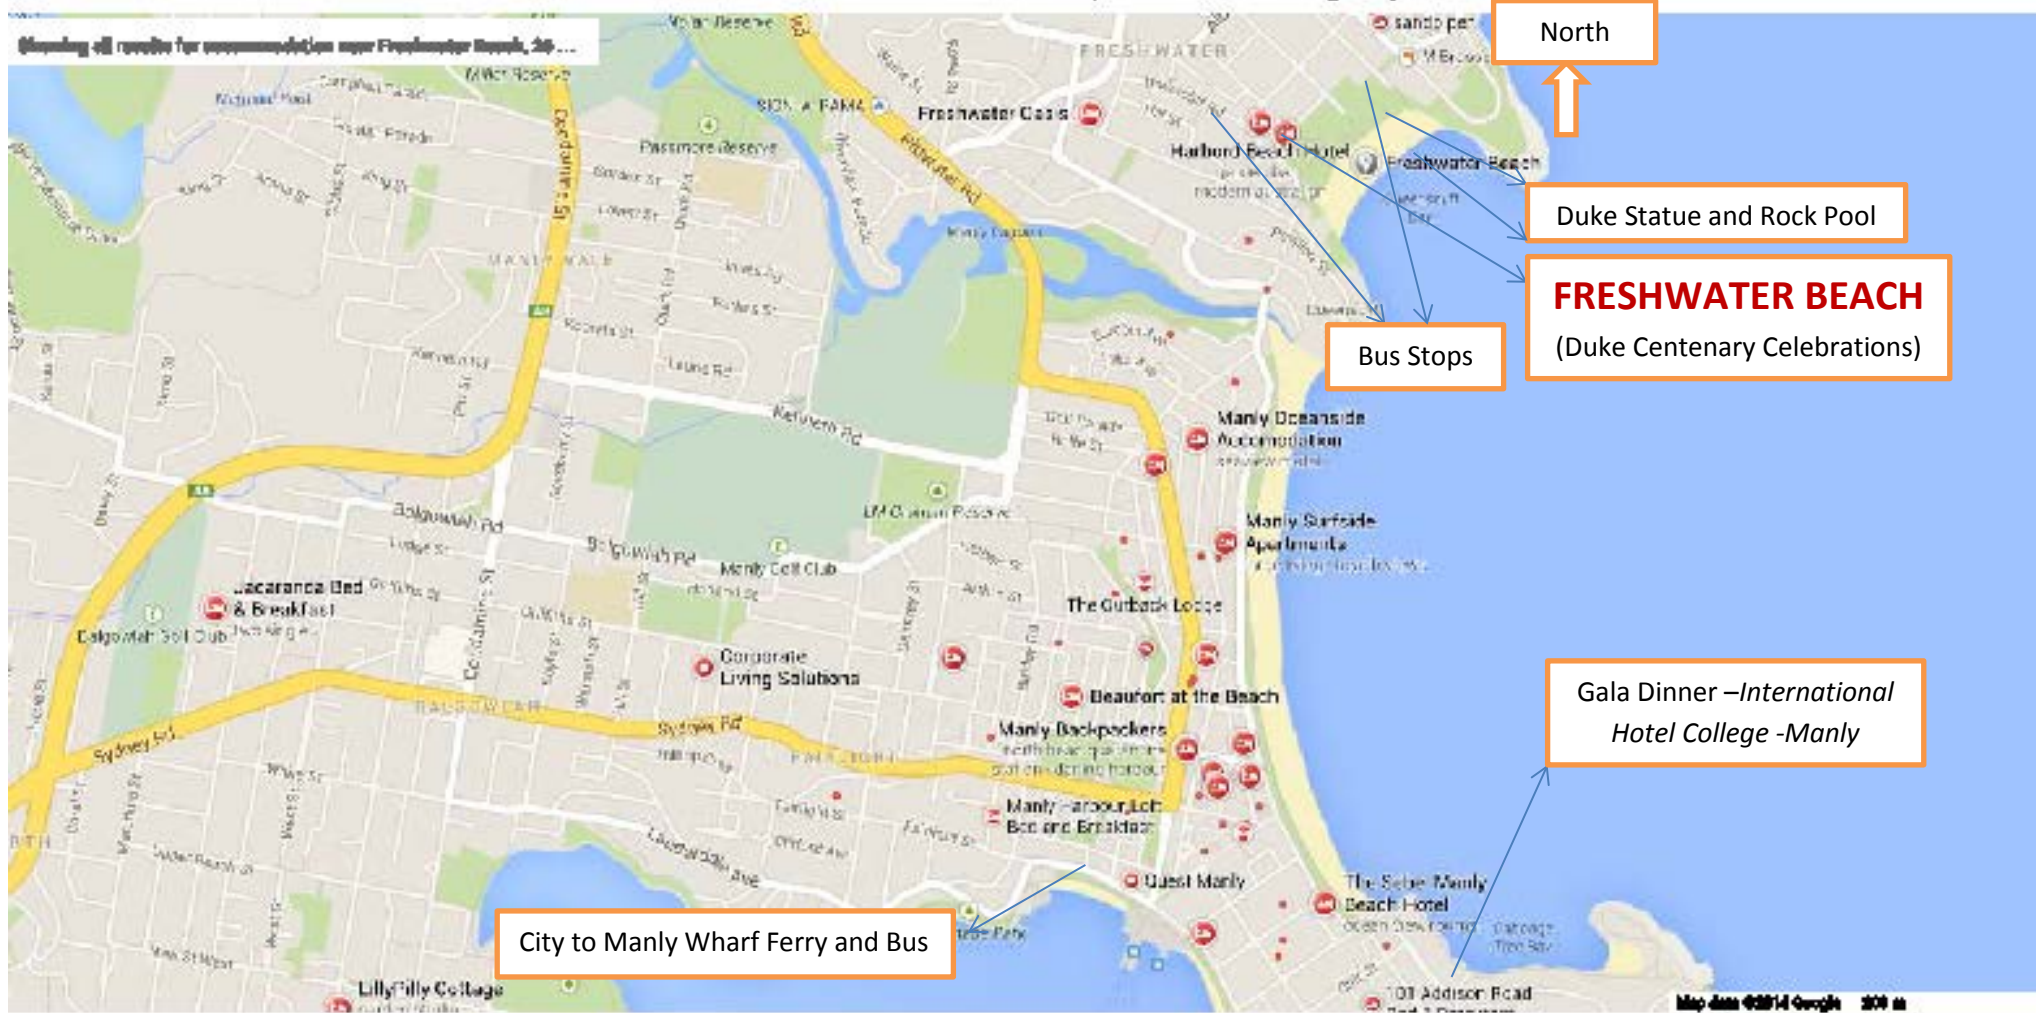

Duke Centenary Celebrations January 8-10th 2015

5/2014

accommodation near Freshwater Beach, New South Wales - Google Maps

Click below to some links when planning your accommodation and transport:

[Accommodation options](#) -Manly to Freshwater is approx. 2.5miles (4KM): 10 minutes by car, 20 minutes lovely bus ride or 40 minutes' walk for the active visitor! This Google map will enable you to review dozens of accommodation options within just a few miles of Freshwater.

Transport:

Taxi -[Manly Cabs](#): Taxi rank opposite Manly Wharf Phone: +61 2 9972 5600

Bus -The [139 Bus from Manly Wharf](#) leaves approx. every 30 minutes. Get off at the Harbord Beach Hotel (crn Charles St and Moore Rd -Freshwater).

Ferry from [Sydney City to Manly Wharf](#) (approx. 45 minutes). Even if not staying in the city, this Ferry ride is a 'must do' for all Sydney visitors!